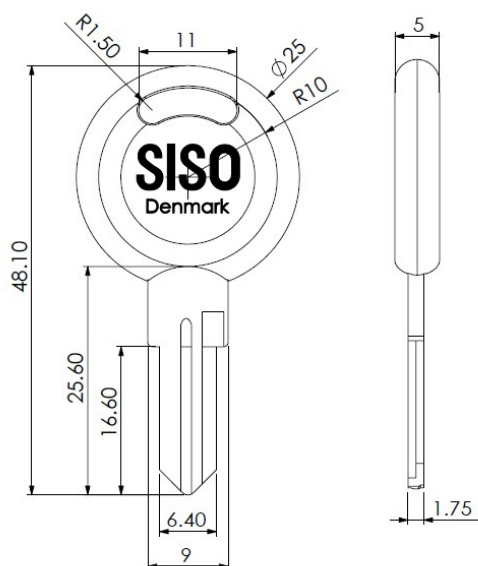

## Description:

Car Key, SISO logo, Red Plastic Head, KA: D20

## Item number:

14.04.105-0

Units	Box	Carton	HS Code	Barcode
Pcs.	200	1000	8301700000	 5704866040150